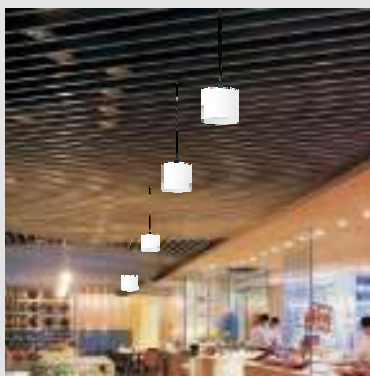

9808 12+4W

3 posiciones

LED - Aro Int/Ext

LED - Aro Exterior

LED - Aro Interior

Luminaria de aplicar Alta Intensidad

CI-S-P-LED

9940 10W